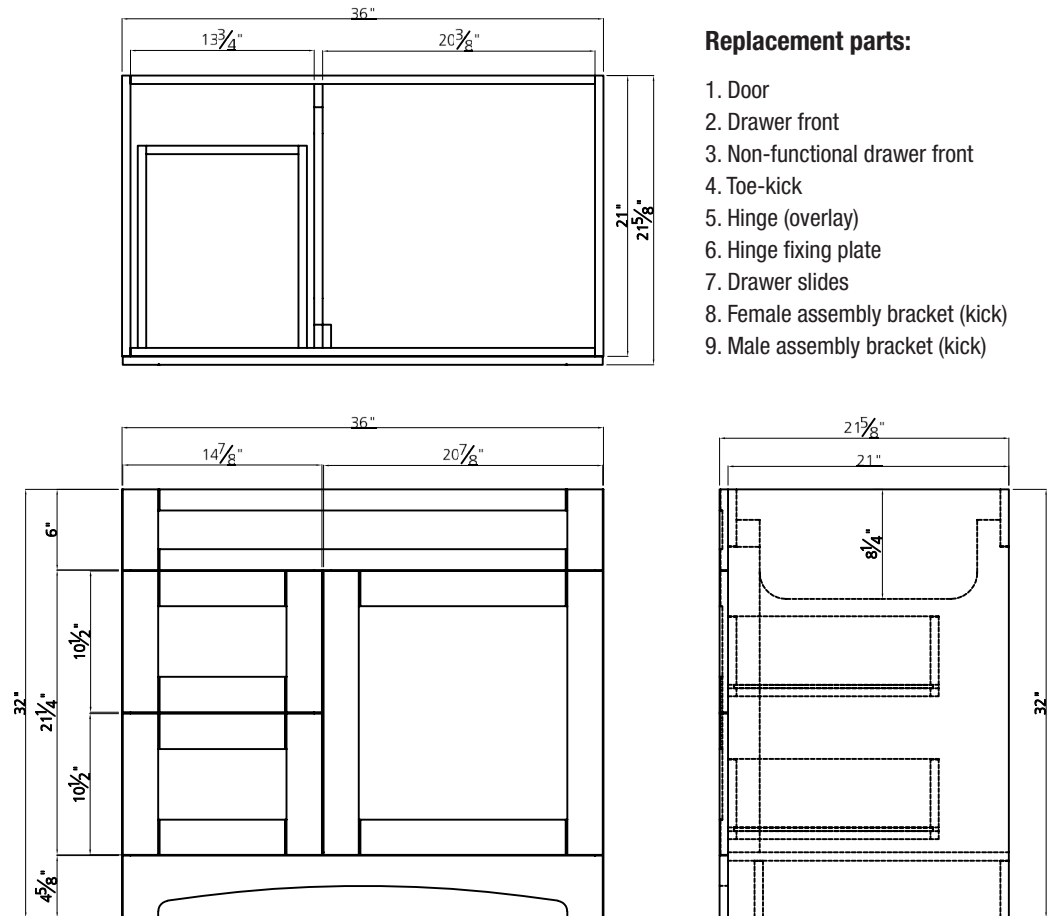

BRIGHTON COLLECTION

36"

SKU # 605-4628
36"W x 32"H x 18-3/4"D

36"

SKU # 605-4629
36"W x 32"H x 21-3/4"D

Product Specifications:

- 1 door with 2 drawers (left)
- Available in matte white
- Soft-close door and drawers for smooth and quiet use
- Decorative arched toe-kick
- Trendy shaker styling is ideal for any décor
- Vanity top, hardware and faucet sold separately

* Please send the images of the sticker which is pasted behind the door for replacement part reference.

36" Brighton vanity base

Replacement parts:

1. Door
2. Drawer front
3. Non-functional drawer front
4. Toe-kick
5. Hinge (overlay)
6. Hinge fixing plate
7. Drawer slides
8. Female assembly bracket (kick)
9. Male assembly bracket (kick)